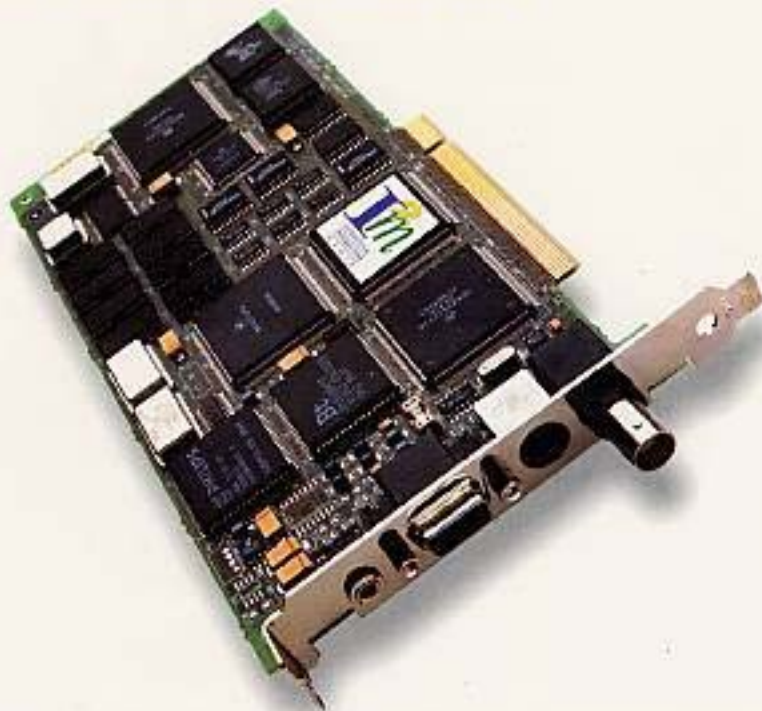

MediaPlayback Professional: PC or MAC

INTERNATIONAL
INTERACTIVE
M E D I A

175 Canal Street, 6th Floor
Manchester, NH 03101

tel: 603-645-0030
fax: 603-644-8647
www.i2m.com

A half size (3u) PCI expansion card that enables a computer equipped with a CD-ROM drive to play CD-i titles (including Digital Video, VideoCD and MPEG-1 files) at 30 frames per second using full motion MPEG video, in millions of colors, and with full interactive control. Over 1,000 existing CD-i titles and movies can be viewed directly on the computer's monitor (PC) or output in RGB, PAL and NTSC to an external monitor or television set. **Features include:**

- Displays directly on computer's VGA monitor (PC)
- Supports any CD-i compatible CD-ROM drive
- Allows integrated access to host computer devices such as the local hard disk or remote files over Ethernet
- MCI drivers for interfacing to third party software
- No jumper or hardware settings.

The Media Playback Professional (PC) will also function in a live video capture mode accepting PAL or NTSC CVBS from one of four separate video sources (Camcorder, VCR, Laser Disk, Video Camera, etc.).

TECHNICAL SPECIFICATIONS:

Processor:	MC 68341 (Motorola)
Video:	MCD 212 (Motorola)
Audio:	MCD 221 (Motorola)
MPEG decompression:	MCD 270 (Motorola)
Video output:	NTSC, PAL, RGB, VGA (No MAC VGA)
Audio output:	Stereo ADPCM and MPEG1 Audio
I/O ports:	Philips 450 compatible game & serial ports